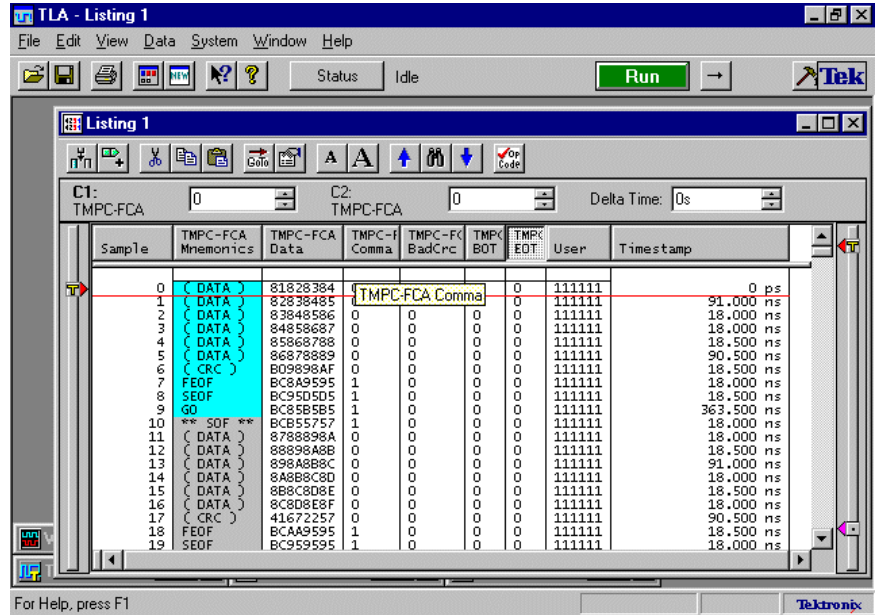

# FCA6 Fibre Channel Probe & Disassembler for TLA

*The Moving Pixel Company*

[www.movingpixel.com](http://www.movingpixel.com)

- 6 Pair Fibre Channel Probe
- FC-AE (ASM) and FPDP Protocols, others available
- 2.125 and 1.0625 Gbps
- Hardware Idle stripping
- Transmits in TEE and REPEAT modes
- Front panel controls & state indicators
- User-programmable generator
- Built-In test generator
- Auto Channel alignment for related channels
- Customization available
- \$23,500.<sup>00</sup>/Single unit

Contact Information:

**The Moving Pixel Company**  
 4905 SW Griffith Drive, Suite 100  
 Beaverton, Oregon 97005-8724  
 (503) 626-9663 phone  
 (503) 626-9653 fax  
[info@movingpixel.com](mailto:info@movingpixel.com)  
[www.movingpixel.com/products.html](http://www.movingpixel.com/products.html)