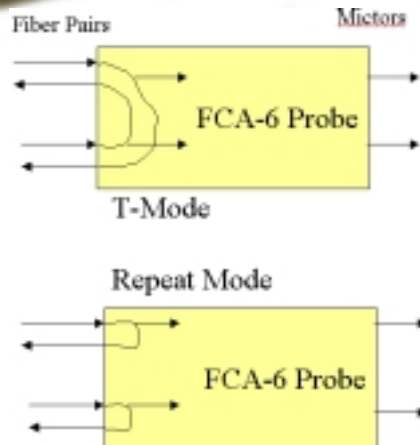

# FCA6 Fibre Channel Probe & Disassembler for TLA

*The Moving Pixel Company*

[www.movingpixel.com](http://www.movingpixel.com)

- 6 Pair Fibre Channel Probe
- FC-AE (ASM) and FPDP Protocols, others available
- 2.125 and 1.0625 Gbps
- Hardware Idle stripping
- Transmits in TEE and REPEAT modes
- Front panel controls & state indicators
- User-programmable generator
- Built-In test generator
- Auto Channel alignment for related channels
- Customization available
- \$23,500.<sup>00</sup>/Single unit